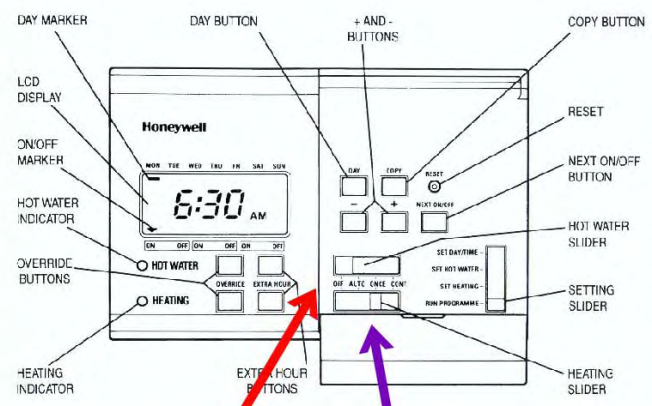

HEATING & HOT WATER CONTROLS

Main Hall

HOT WATER
 move slider
 to right to
 turn on - move
 slider to left
 to turn off

HEATING
 move slider
 to right to
 turn on - move
 slider to left
 to turn off

2.0 Advanced Settings

2.1 Temporary Override Buttons

HEATING CONTROLS

Library & Girls Parlour

Launch your heating programme
 Temporarily override your heating programme
 Turn your heating on or off for 1 hour

ON - Keep pressing button until the display reads ON
OFF - Keep pressing button until the display reads OFF

MAN Pressing this button when either system is in AUTO or ALLDAY mode will cause the heating/hot water to go OFF until the next programmed ON, or vice versa. MAN will be shown in the display.