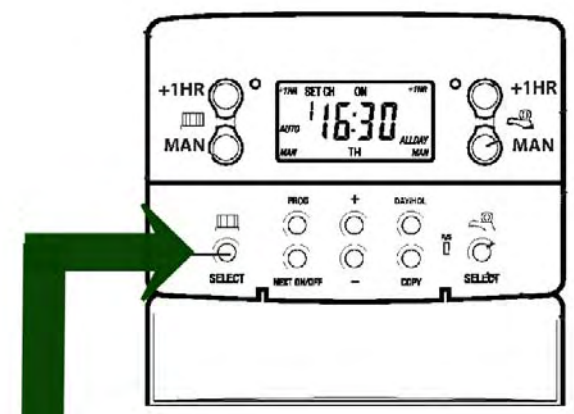

HEATING & HOT WATER CONTROLS

Main Hall

HOT WATER
 move slider
 to right to
 turn on - move
 slider to left
 to turn off

HEATING
 move slider
 to right to
 turn on - move
 slider to left
 to turn off

2.0 Advanced Settings

2.1 Temporary Override Buttons

HEATING CONTROLS

Library & Girls Parlour

Launch your heating programme
 Temporarily override your heating programme
 Turn your heating on or off for 1 hour

ON - Keep pressing button until the display reads ON
OFF - Keep pressing button until the display reads OFF

MAN Pressing this button when either system is in AUTO or ALLDAY mode will cause the heating/hot water to go OFF until the next programmed ON, or vice versa. MAN will be shown in the display.